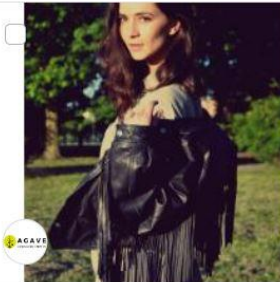

CONTATTA ARTISTA SINGOLARMENTE

MESSAGGIO SINGOLO

Magazine ▾

Casting ▾

Ricerca

☐ Filtra e ordina ▾

Evidenza

Attesa

Rigettati

Verifica

CANDIDATI

camilla pistorello

Ruolo: Attrice 1

Note

Proposta agenzia